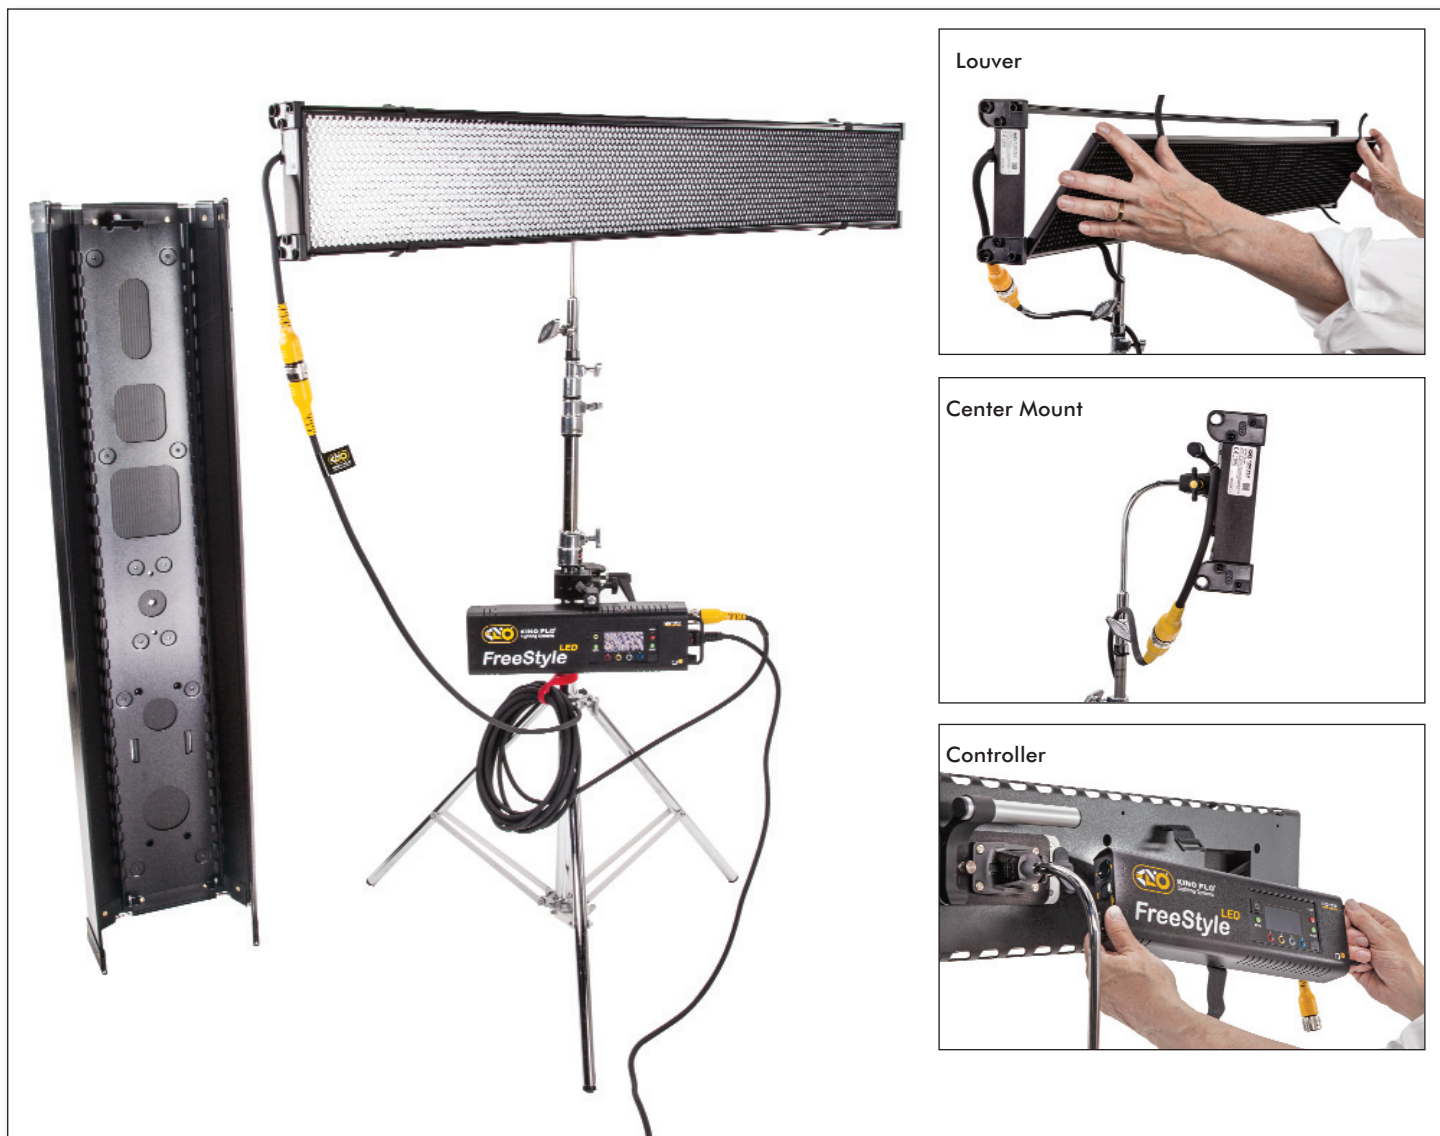

KINO FLO
Lighting Systems

FreeStyle 41

LED

FreeStyle 41 LED DMX

FreeStyle LED has four menu options, one white, two color and **FX**. With white light Kelvin range is from 2700K to 6500K with **Dimming, Kelvin and Green/Magenta** control channels. In the color menu, Kelvin range is from 2500K to 9900K, with three additional channels, **Gel, Hue Angle and Saturation**. The Gel channel includes Kino Flo presets such as blue & green screen and over 100 well-known lighting gels. The second color menu provides individual **RGB** (red, green, blue) control. The **FX** (Effects) Mode has custom presets like Candle, Fire, TV, Police, Lightning, Paparazzi, Pulse and Scroll. For additional versatility, the FreeStyle LED panel can be easily removed from the housing and mounted onto a stand. The Gaffer Tray accessory allows further flexibility with its slim profile and center mount and screw points. The controller comes with standard DMX, wireless DMX (Lumen Radio®), universal voltage input 100-240VAC and 24VDC. It can be mounted to the fixture or run remotely with a 25ft extension cable.

Features include:

- Kelvin presets & custom settings, 2500K-9900K
- Dimming without color shift
- Green/Magenta control
- Dial in any color through Hue Angle and Saturation control
- Kino Flo presets and Gels
- RGB control
- FX (Effects) control
- Manual & DMX Dimming, DMX wireless (Lumen Radio)
- Removable fixture includes built-in Barndoors, Honeycomb Louver
- Twist-on, locking Center Mount and corner mount options

▼ LED Controller Specifications

Controller	Input Voltage VAC	Amps VAC	Input Voltage VDC	Amps 24VDC	Kelvin Range	Dimming Range	Dimensions	Weight
LED-151X	100-240VAC, 50/60Hz, 150W	1.25A 0.65A	18-36VDC, 150W	6.25A	2500-9900	100%-1%	15 x 4.5 x 3" (38 x 11.5 x 8cm)	4.5 lb (2kg)