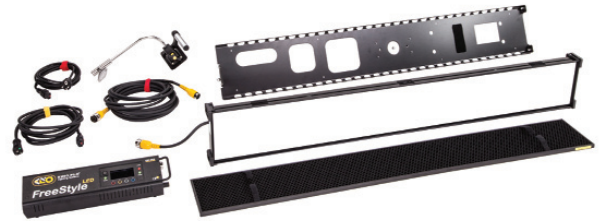

▼ LED Controller Specifications

Controller	Input Voltage VAC	Amps VAC	Input Voltage VDC	Amps 24VDC	Kelvin Range	Dimming Range	Dimensions	Weight
LED-151X	100-240VAC, 50/60Hz, 150W	1.25A 0.65A	18-36VDC, 150W	6.25A	2500-9900	100%-1%	15 x 4.5 x 3" (38 x 11.5 x 8cm)	4.5 lb (2kg)

▼ Details

▼ FreeStyle 41 LED DMX Systems

SYS-F41U

FreeStyle 41 LED DMX System, Univ

Contents

- 1 FreeStyle 41 LED Fixture
- 1 FreeStyle 151 LED DMX Controller
- 1 MTP-BG41 Mount w/ Baby Receiver (16mm)
- 1 Extension, 25ft

SYS-F41TU

FreeStyle/GT 41 LED DMX System, Univ

Contents

- 1 FreeStyle/GT 41 LED Fixture
- 1 FreeStyle 151 LED DMX Controller
- 1 MTP-BG41 Mount w/ Baby Receiver (16mm)
- 1 Extension, 25ft

▼ FreeStyle 41 LED DMX Accessories/ Cases