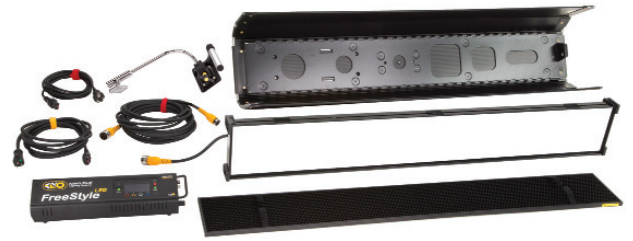

▼ FreeStyle 41 LED DMX Systems

SYS-F41U

FreeStyle 41 LED DMX System, Univ

Contents

- 1 FreeStyle 41 LED Fixture
- 1 FreeStyle 151 LED DMX Controller
- 1 MTP-BG41 Mount w/ Baby Receiver (16mm)
- 1 Extension, 25ft