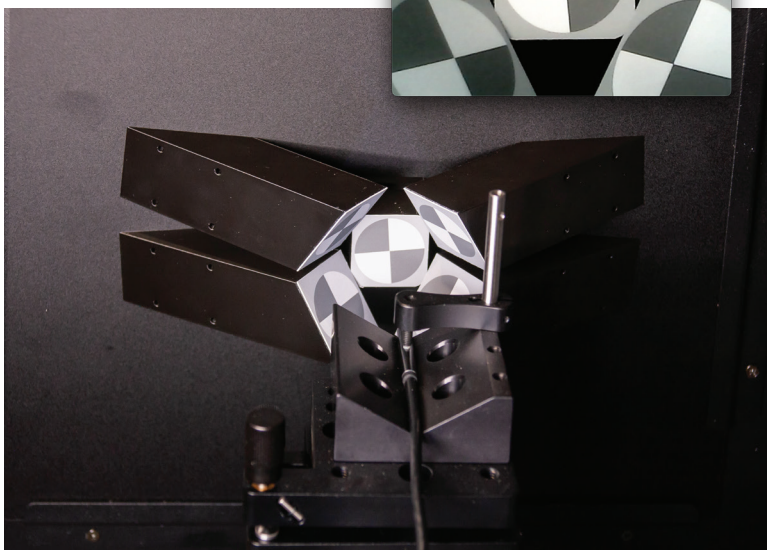

BTS Wide Field of View Module

3D target for testing resolution of wide field of view endoscopes

Why Choose the BTS Wide Field of View Module?

The BTS Wide Field of View (WFOV) Module integrates with the Imatest Magnetic Chart Holder or Imatest Light Boxes and Light Panels. The BTS WFOV Module provides an easy to use platform for testing sharpness of endoscopes and other short focal distance cameras with FOVs up to 180°. The 3D target includes angled aluminum blocks with high resolution fiber photographic matte SFRreg marks. The center and peripheral targets holders are designed to converge at a specified test distance, and can accommodate a variety of different fields of view and focal lengths. Available at 16mm and 32mm convergence distances. Customization is available upon request to fit the needs of your wide field of view macro or micro camera system.

BTS Wide Field of View Module Features

- ✓ Includes high resolution fiber photographic matte SFRreg marks
- ✓ Easy to use with Imatest Magnetic Chart Holder or Imatest Light Boxes and Light Panels
- ✓ Targets converge for specified test distances of 16mm (± 8 mm) or 32mm (± 8 mm)
- ✓ Customization available upon request

BTS-WFOV-32mm

BTS-WFOV-16mm

BTS Wide Field of View Module

Specifications	Details
Frame Options (BTS-WFOV-16mm):	Size A, Size B, or Size C Magnetic Backing Optional
Frame Options (BTS-WFOV-32mm):	Size B or Size C Magnetic Backing Optional
Frame Dimensions:	Size A: 253 mm x 174 mm (9.96" x 6.85") Size B: 318 mm x 290 mm (12.52" x 11.42") Size C: 456 mm x 327 mm (17.95" x 12.87")
Total Thickness (with 3D Targets):	BTS-WFOV-16mm: 1.5" (38mm) BTS-WFOV-32mm: 2.76" (70mm)
SFRreg Substrate:	Fiber Photographic Matte
Frame Material:	Matte Black Acrylic (6mm thickness)
Angled Target Block Material:	Black Anodized Aluminum
Recommended Test Distances:	BTS-WFOV-16mm: 8mm - 24mm BTS-WFOV-32mm: 24mm - 48mm
Recommended Field of View:	Up to 180°