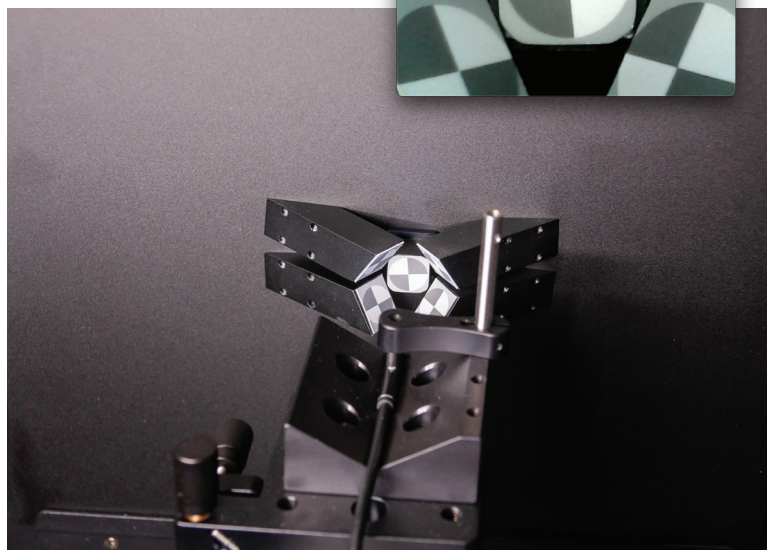

BTS-WFOV-16mm